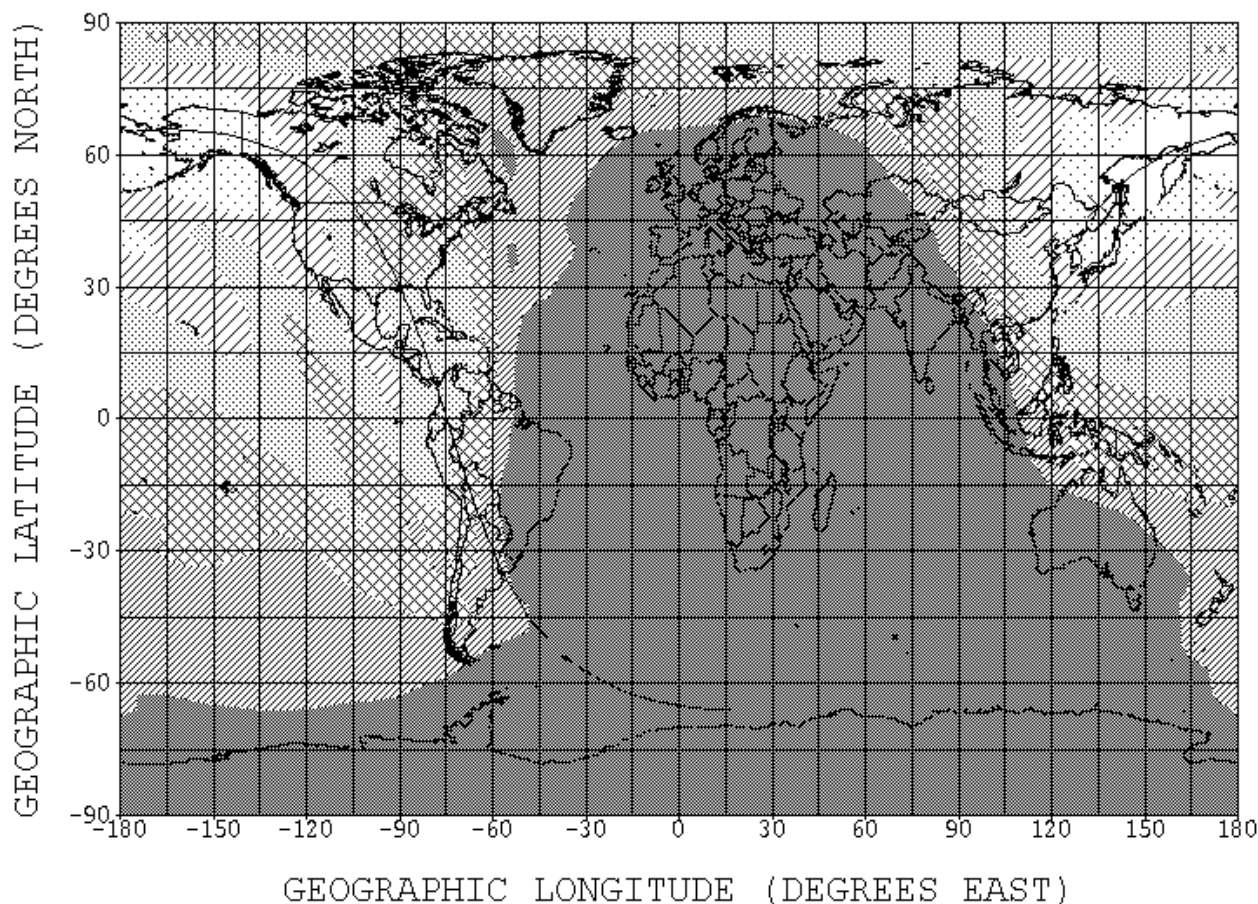

Pic.1: Radiostantsiya Tikhyy Okean at 0900 UTC on 7175 kHz, 100 kW, 38 deg (Khabarovsk)

The program on the air in USB mode at the same time on 10344 kHz from Irkutsk covers the Pacific and Indian Ocean only (this fact explains, why they are transmitting in USB, because only ships at sea will listen to the program) - but there is a well known island in the Pacific Ocean: Hawaii. So if you are living on Hawaii, this transmission is the best choice to catch this station. Frequency 12045 kHz from Komsomolsk-na-Amure should be chosen in the areas Far East, South Asia, Japan, Australia and Hawaii too, and for the same program on 17675 kHz from Irkutsk good reception conditions are predicted to the areas Far East, South Asia, Japan, Australia and Europe (but not South Europe!). The last program segment is at 1900-1945 on 7345 kHz from Khabarovsk with good reception conditions in Alaska and Northeast Canada, while 9885 kHz from Vladivostok covers whole Asia (but not in the vicinity of the transmitter; there is a dead zone for the first hop of the wave, so no reception in Japan), Near East, Alaska and Hawaii. The transmission on 9900 kHz from Irkutsk will cover whole Asia, Australia, Africa, and most parts of Europe as shown on image no. 2. Postal address of Radiostation Tikhyy Okean: Ul. Ubnorevitsa 20 a, 690000 Vladivostok, Russia. I've found in the Internet a phone number too, given by the Irkutsk DX Circle: (423-2) 26-00-88, but not mentioned to use also for fax.

(JKB - j.kubiak@gmx.net)

Data Input to VOAAREA (<http://elbert.its.bldrdoc.gov/hf.html>):

Month: February 2000.

Sunspot number: SSN = 137

(<http://www.ips.gov.au/papers/richard/ssnpred.html>).

Transmitter power: 500/100 kW.

Transmitter antenna: HR4/2/0.5

Receiver telescopic antenna: No beam. Gain 0 db.

World map: Showing median field strength dbU at receiver location.