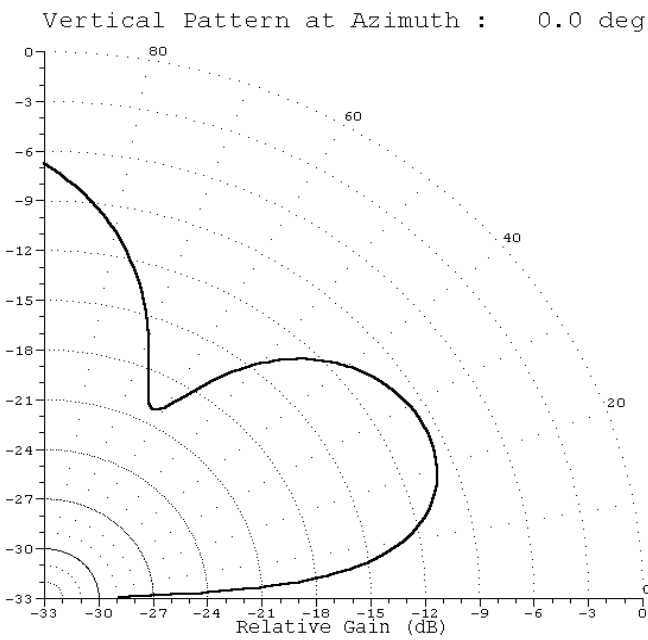

If your antenna is a directional one like our 45° slope telescopic, you have to investigate azimuthal and vertical diagrams not only to the forward (maximum) and backward (minimum) direction. To do this, there are too many diagrams for each direction. But there is another useful type of diagram: the Sanson-Flamsteed projection, you will also get by the ITS HF propagation prediction software (URL <http://elbert.its.bldrdoc.gov/hf.html>). The Sanson-Flamsteed projection is like a fisheye: you will look without moving the head from 0 degrees ground up to 90 degrees in the sky and also 90 degrees to the right and to the left. So take a look to the Sanson-Flamsteed forward projection of our telescopic receivers build-in antenna with 45° slope, diagram no. 7. It is not necessary to have an exact azimuthal angle directed to transmitter location, because there is a broad maximum of sensitivity to the right and to the left.

Vertical diagram no. 5 - antenna slope 45°
(backward direction)