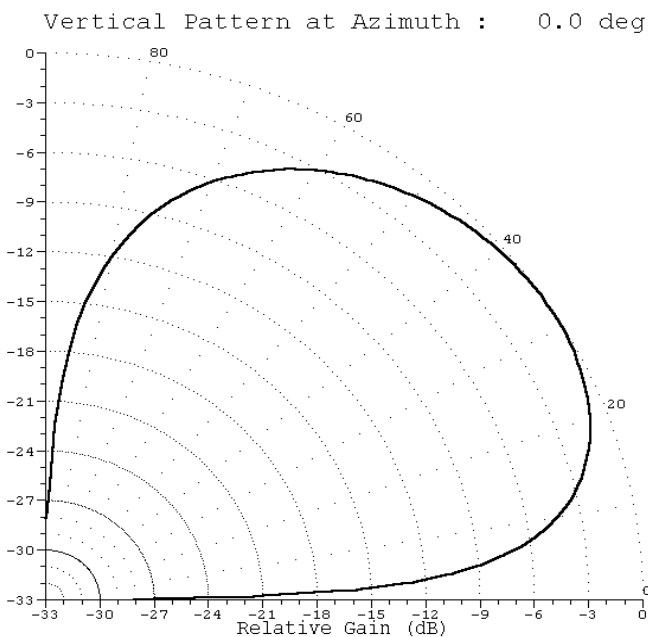

SW Reception - Is your receiver's telescopic build-in antenna a simple one? Part 2

In the first part of investigation we saw that a telescopic receiver's build-in antenna with 45° slope has a directional characteristic, shown by azimuthal diagrams. But very useful are also vertical diagrams of an antenna. Imagine this: you are the antenna and take a look to one azimuthal direction. Now your eyes look straight to the horizon (0° elevation, see picture in part 1) and then raise your head from 0° rees elevation up 90° rees elevation (then you look direct to the sky right over you). Take a sheet of paper and "draw what you see", moving your head up to the sky above you, you will get the vertical characteristic of your antenna. A vertical (90° slope) telescopic antenna has a maximum of sensitivity at about 30° to 35° of elevation, see diagram no. 3. The vertical characteristic is independent of the azimuthal angle, so the same to all directions. A telescopic antenna with a slope of 45° has not the same vertical characteristic to all azimuthal directions, because in part one we considered a directional behavior. But how is the vertical characteristic in detail? The answer we get from the diagrams no. 4 (forward direction) and no. 5 (backward direction). In forward direction the maximum of sensitivity is at about 40° elevation. But it is not a sharp one and this is a

Vertical diagram no. 3 - antenna slope 90°