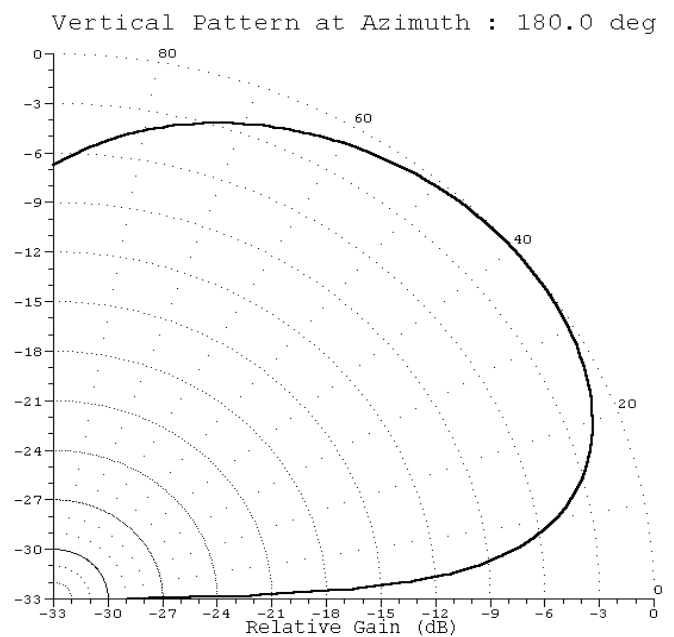

Vertical diagram no. 4 - antenna slope 45°
(forward direction)

very good fact, because waves reflecting from the ionosphere don't reach the receiver at one sharp elevation angle.

In (azimuthal) backward direction our 45° slope build-in antenna is less sensitive. This fact will demonstrate diagram no. 5, with a minimum of sensitivity at 62° elevation and one maximum at 25° elevation and another at 90° , both angles are not the main reflecting angles of reflecting waves reaching your receiver (e.g. at 90° elevation, your receiver location and transmitter location are the same). By the way, why it is not a good idea to have a slope of 0° of your telescopic antenna? Because most sensitivity is at 90° elevation, shown at diagram no. 6.