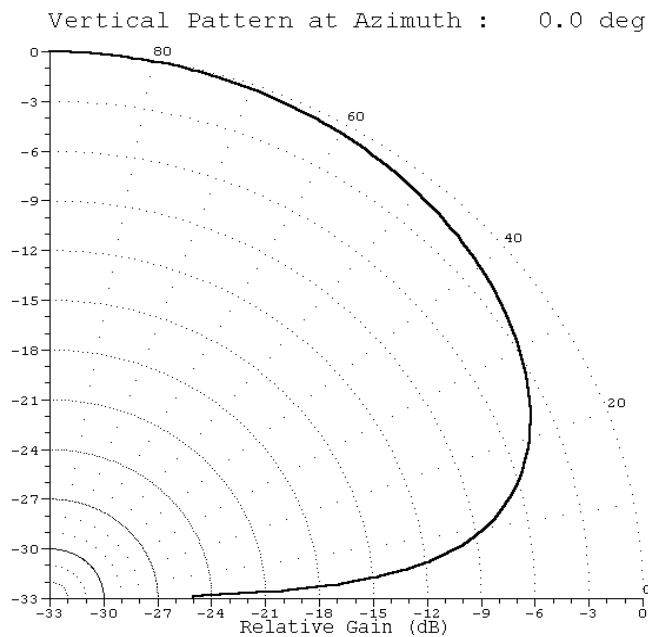

Vertical diagram no. 6 - antenna slope 0°

All diagrams shown here are calculated at 10 MHz, and the length of antenna is 0.5 m. Same data was used in part 1, and next time we investigate frequency and length dependency of the telescopic antenna, so part 3 will follow.

(JKB - j.kubiak@gmx.net)