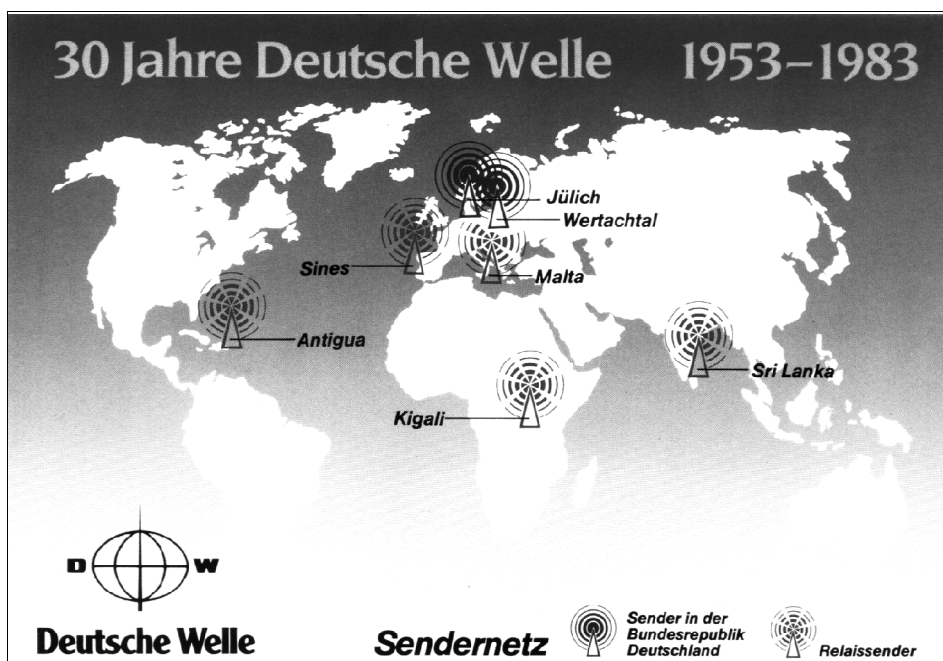

Staff of WORLDWIDE DX CLUB:

1. **PRESIDENT AND CHIEF EDITOR** . . . ☒ WWDXC Headquarters, Michael Bethge, Postfach 12 14, D-61282 Bad Homburg, Germany
   ☎ daytime +49-6102-2861, evening/weekend +49-6172-390918
   ☎ +49-6102-800999
   E-mail: mail@wwdxc.de • Internet: http://www.wwdxc.de
2. **BROADCASTING NEWS EDITOR** . . . ☒ Dr. Jürgen Kubiak, Goltzstrasse 19, D-10781 Berlin, Germany
   E-Mail: j.kubiak@gmx.net
3. **LOGBOOK EDITOR** . . . . . ☒ Eberhard Ahl, Postfach 32 01 39, D-55065 Mainz, Germany
   E-mail: eamrrmc@t-online.de
4. **QSL CORNER EDITOR** . . . . . ☒ Richard Lemke, 60 Butterfield Crescent, St. Albert, Alberta, T8N 2W7, Canada • E-Mail: herb.lemke@gov.ab.ca
5. **TOP NEWS EDITOR (Internet)** . . . . . ☒ Wolfgang Büschel, Hoffeld, Sprollstrasse 87, D-70597 Stuttgart, Germany • E-Mail: bueschelw@wwdxc.de
6. **TREASURER & SECRETARY** . . . . . ☒ Karin Bethge, Urseler Strasse 18, D-61348 Bad Homburg, Germany
7. **NEWCOMER SERVICE OF AGDX** . . . ☒ Hobby-Beratung, c/o AGDX, Postfach 11 07, D-91001 Erlangen, Germany (please enclose return postage)

Each of the editors mentioned above is self-responsible for the contents of his composed column. Furthermore, we cannot be responsible for the contents of advertisements published in DX MAGAZINE.

Please do not forget to write all contributions for the different sections on separate sheets of paper, so that we are able to distribute them to the competent section editors.

DEADLINE (Redaktionsschluß) for
DX MAGAZINE No. 8/9 is on July
20th, 2000, and for DX MAGAZINE
No. 10 on September 21st, 2000.

DX MAGAZINE is the monthly publication of WORLDWIDE DX CLUB, Postfach 12 14, D-61282 Bad Homburg, Germany.
Price for a single copy: DM 2.50 or 2 International Reply Coupons (IRC's); annual subscription rate: DM 30.00 or 15 IRC's. Other currencies and air mail rates on request. Cover: Peter Pohle + Jürgen Kauer (KAVOP)