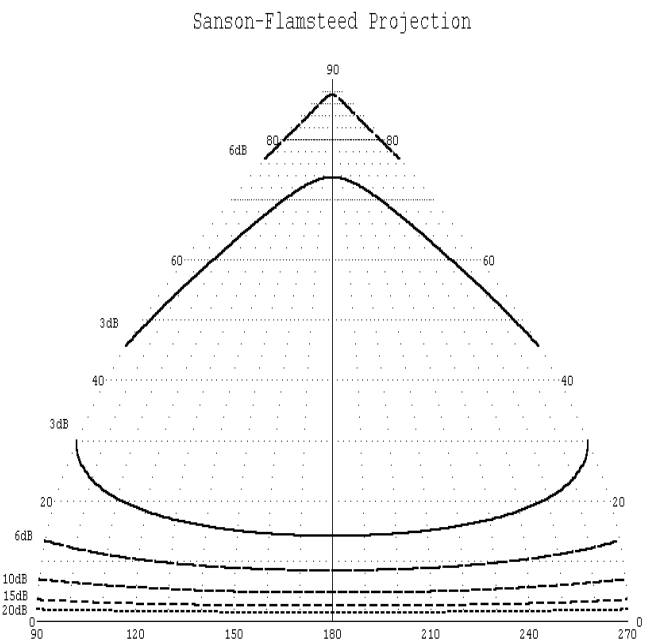

Sanson Flamsteed diagram no. 7 - antenna slope 45° (forward direction)