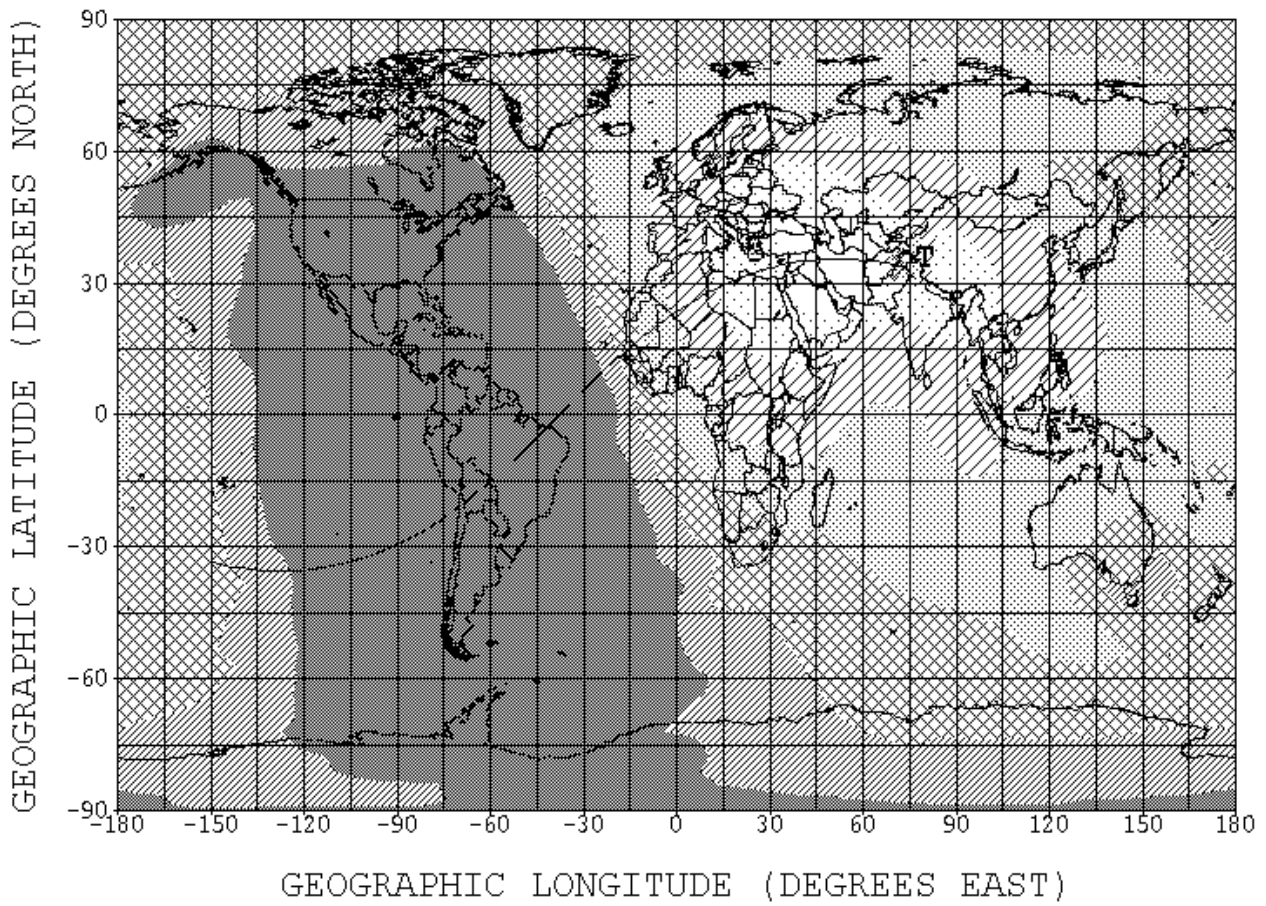

Pic.2: Radio Pakistan at 1600 UTC on 11570 MHz Band frequencies, beam 282 degrees.

Pic.3: Radio Pakistan at 2000 UTC on 11570 kHz, beam 313 degrees.

ADVENTIST WORLD RADIO - "New Millenium DX Contest" - QSL Stamps