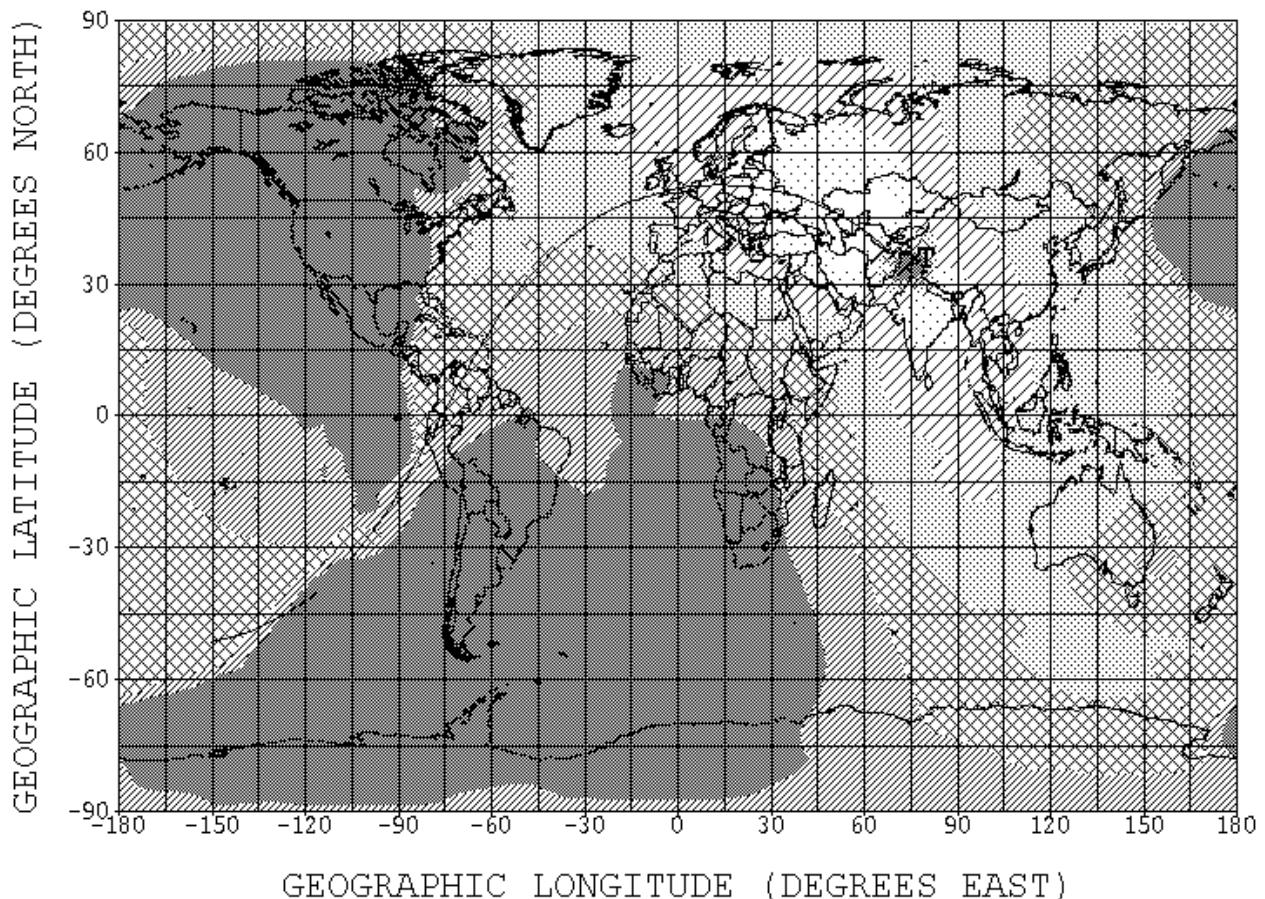

(JKB - j.kubiak@gmx.net)

Data Input to VOAAREA (<http://elbert.its.bldrdoc.gov/hf.html>):

Month: October 2000.

Sunspot number: SSN = 138

(<http://www.ips.gov.au/papers/richard/ssnpred.html>).

Transmitter power: 100 kW.

Transmitter antenna: HR/2/2/0.5.

Receiver telescopic antenna: No beam. Gain 0 db.

World map: Showing median field strength dbU at receiver location.

CCIR coefficients

Pic.1: Radio Pakistan at 1100 UTC on 21460 MHz, beam 313 degrees.