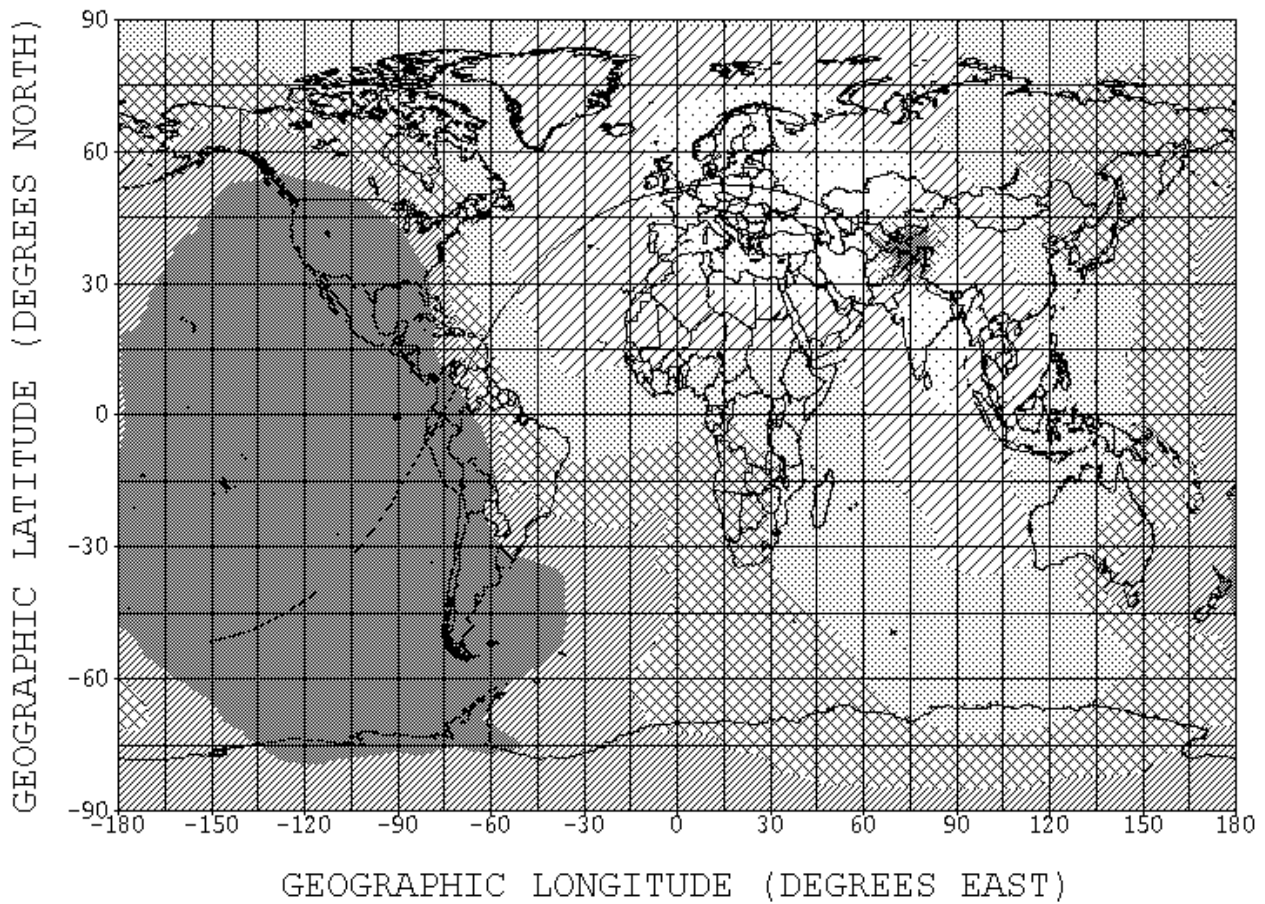

Pic.2: Radio Pakistan at 1600 UTC on 11570 MHz Band frequencies, beam 282 degrees.

Pic.3: Radio Pakistan at 2000 UTC on 11570 kHz, beam 313 degrees.

ADVENTIST WORLD RADIO - "New Millenium DX Contest" - QSL Stamps