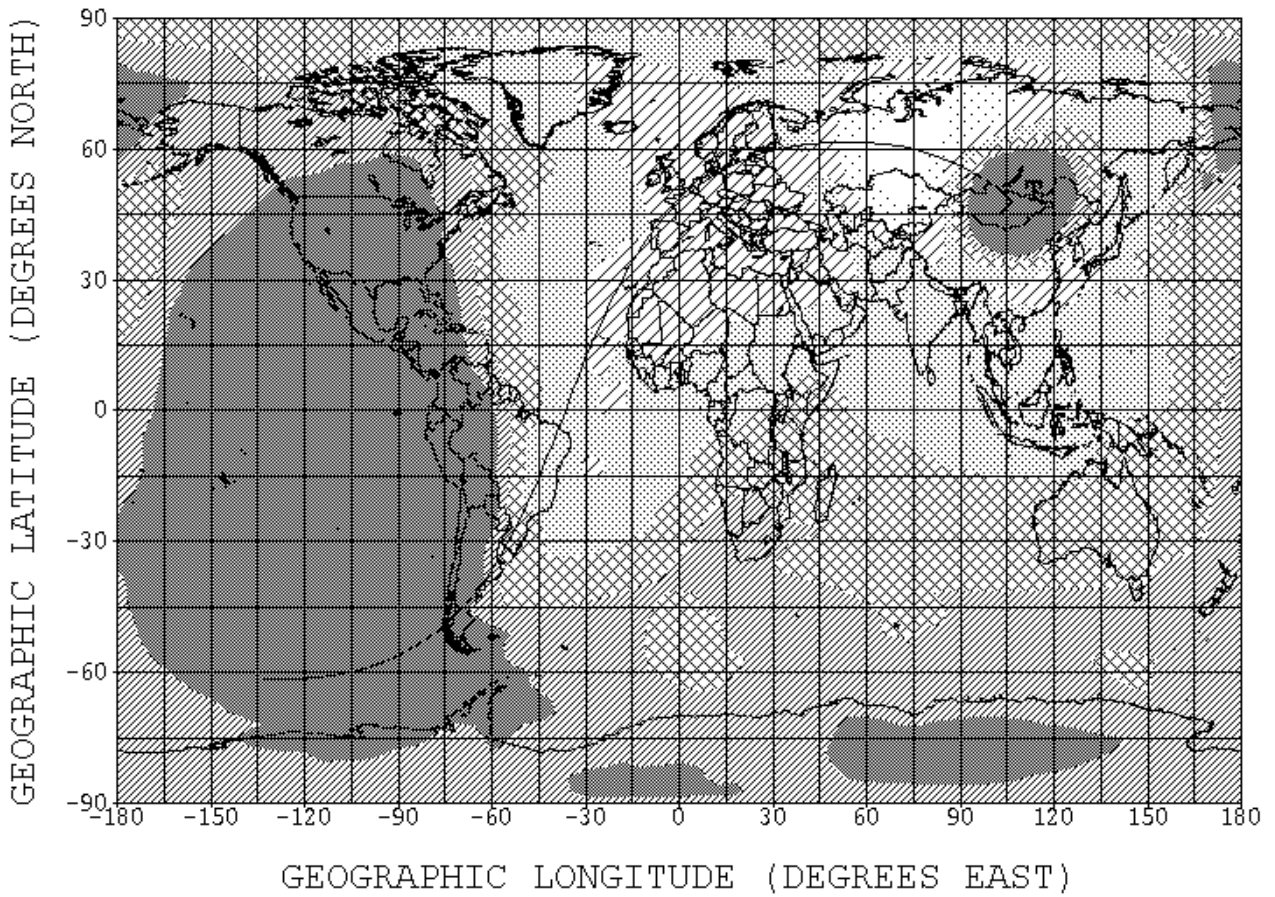

Map #2: Voice of Mongolia in English at 2000 UTC on 12085 kHz, beam 230 degrees, power 250 kW.

Map #3: Voice of Mongolia in English at 2000 UTC on 12015 kHz, beam 315 degrees, power 50 kW.