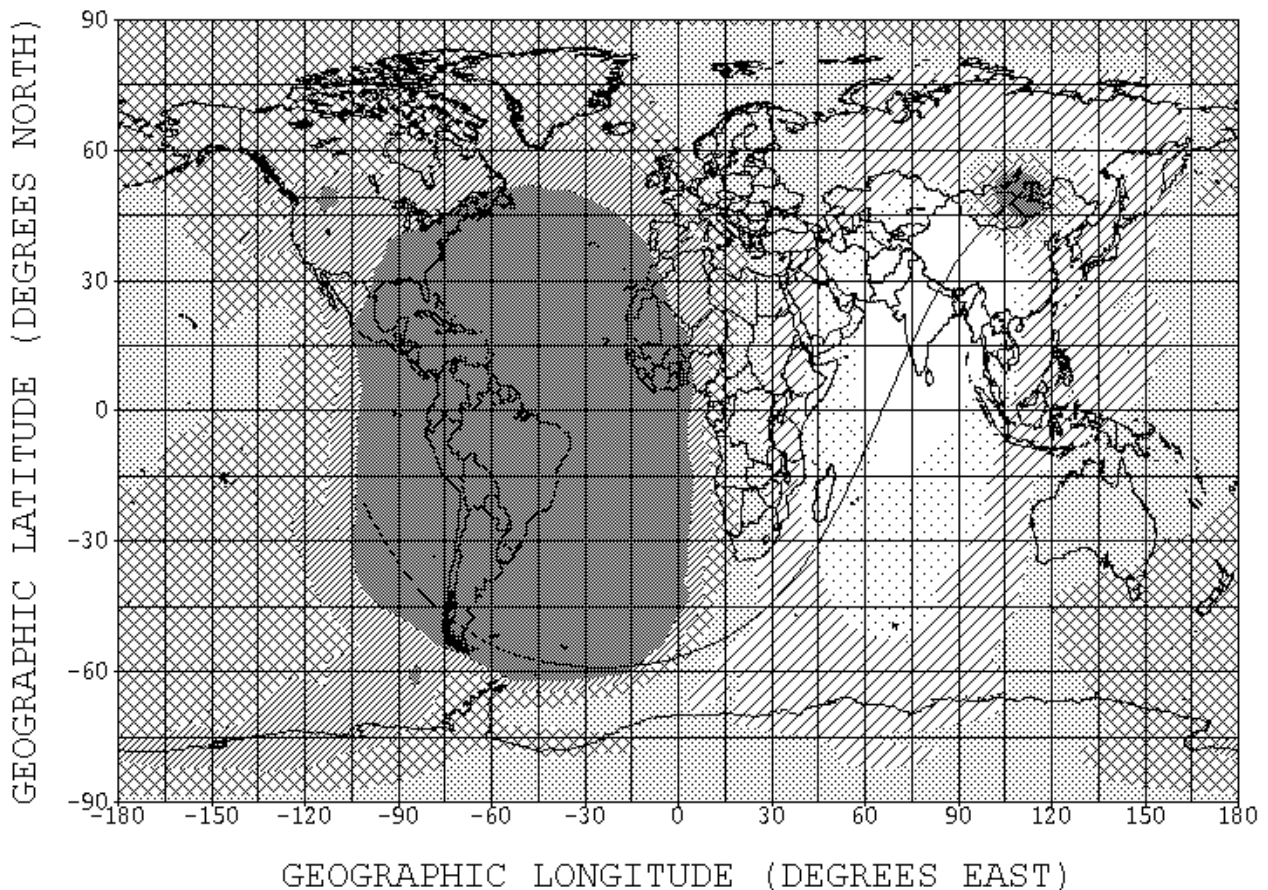

The daily English transmissions beamed at 178 degrees will be well heard in Australia and whole Asia, the primary targets of Voice of Mongolia programs: 1030-1100 UTC on 12085 kHz, beam 178 deg, power 250 kW and 1500-1530 UTC on 12015 kHz, beam 178 deg, power 50 kW. The other daily English transmissions will cover more than the primary target areas, so take a look at the propagation maps to choose the best conditions at your location.

(Source R. Mongolia Website / JKB - j.kubiak@gmx.net)

Data Input to VOAAREA (<http://elbert.its.bldrdoc.gov/hf.html>):

Month: March 2001.

Sunspot number: SSN = 111 (<http://www.ips.gov.au/papers/richard/ssnpred.html>).

Transmitter power: 250 / 50 kW.

Transmitter antenna: HR/2/2/0.5.

Receiver telescopic antenna: No beam. Gain 0 db.

World map: Showing median field strength dBu at receiver location.

Map #1: Voice of Mongolia in English at 1500 UTC on 12085 kHz, beam 230 degrees, power 250 kW.