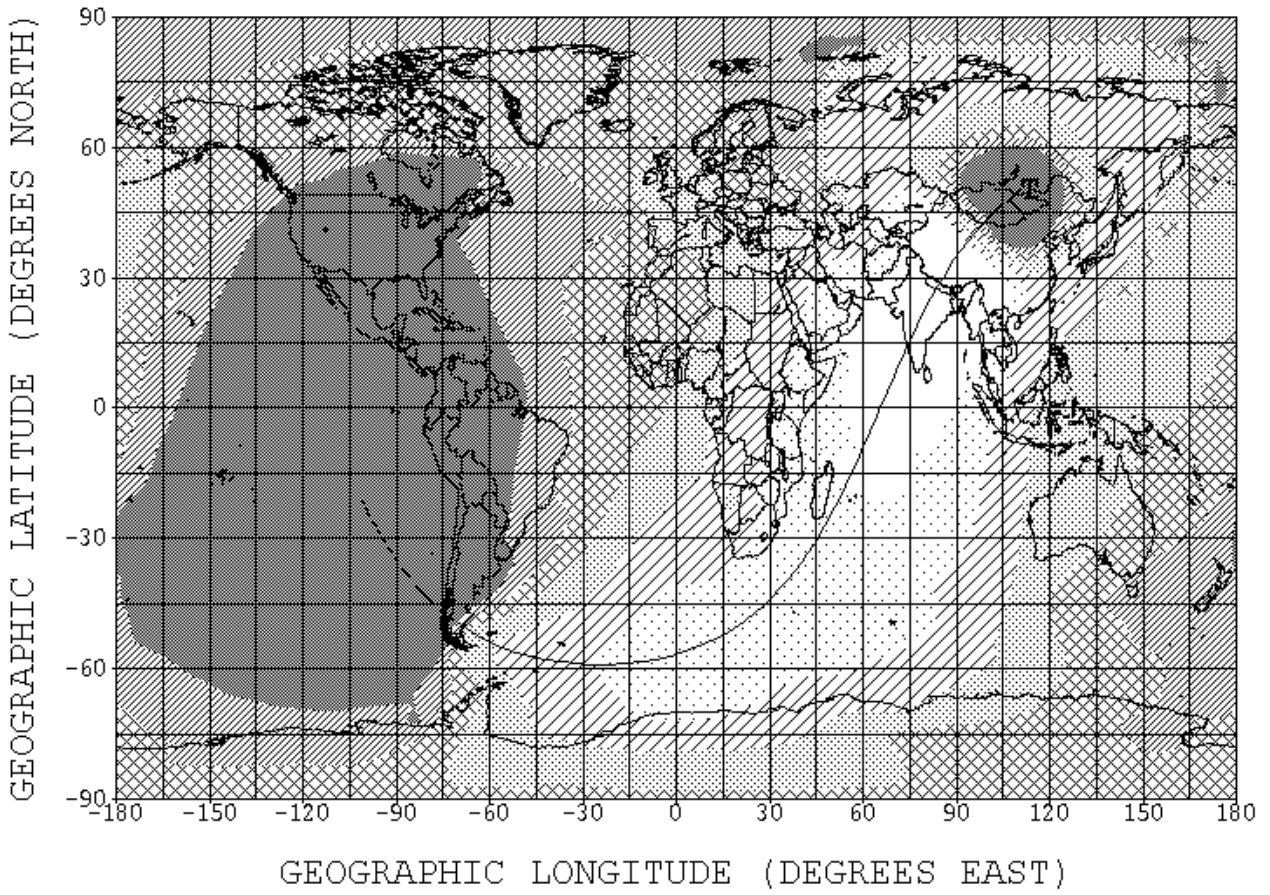

Map #2: Voice of Mongolia in English at 2000 UTC on 12085 kHz, beam 230 degrees, power 250 kW.

Map #3: Voice of Mongolia in English at 2000 UTC on 12015 kHz, beam 315 degrees, power 50 kW.