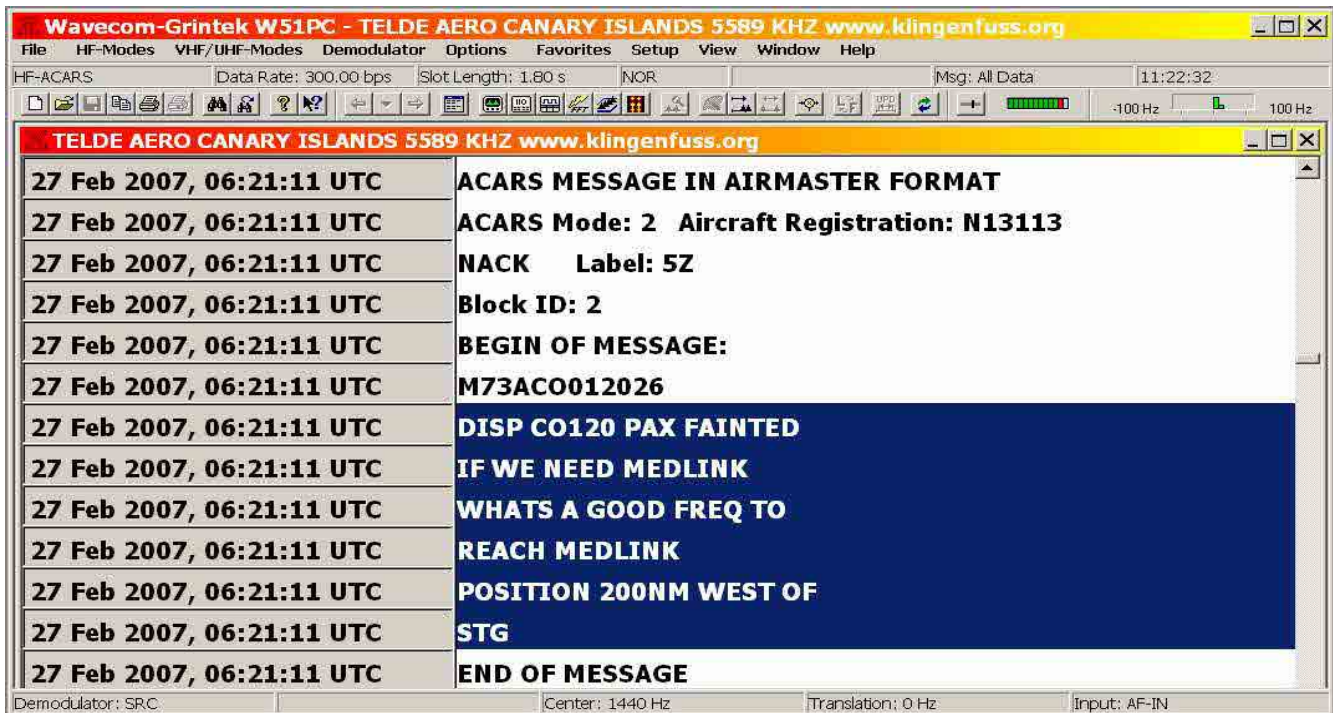

HF Communication Today

Worldwide Broadcast and Utility Radio Stations

2008 Super Frequency List CD - EUR 30

8,500 shortwave broadcast frequencies. 10,000 frequencies of utility radio stations, plus 20,700 formerly active frequencies. 400 fascinating digital data decoder screenshots. 14th edition!

2008 Shortwave Frequency Guide - EUR 40

470 pages. 19,000 entries with all broadcast and utility stations worldwide. Latest schedules for 2008. Clearly arranged and really user-friendly. 12th edition!

2007/2008 Guide to Utility Radio Stations - EUR 50

600 pages. 9,500 frequencies and hundreds of screenshots. Frequencies, stations, call signs, codes, abbreviations, meteo/NAVTEX/press schedules, and much more. 24th edition!

Radio Data Code Manual - EUR 50

600 pages. Digital data transmission on HF. Military modem standards. Meteo and aero codes. Unicode. Hundreds of screenshots. Used by radio monitoring services worldwide. 17th edition!

Modulation Types on 4 CDs - EUR 95

Total 194 recordings from VLF to SHF. Ideal for tuning practice and professional radio monitoring.

WAVECOM Digital Data Decoders

New W61 product series. Cracks more than 150 modes. Leading technology from Switzerland. Used by radio monitoring services worldwide. Ask for new brochures.

Prices include worldwide postage. Payment by Amex, Euro/Mastercard, bank, cash (EUR only). No cheques! See our website and free 2008 catalogue for package prices, detailed descriptions, recommendations from all over the world, and latest radio monitoring screenshots. We've been leading in this field for 39 years!