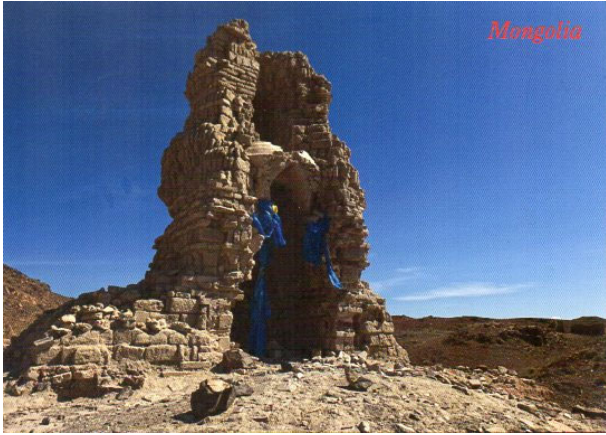

Voice of Korea 9650 kHz. Japanese program. Full data QSL card received in 32 days for report to Japanese Department: Voice of Korea, Japanese Department, Pyongyang, Democratic People's Republic of Korea (HT)

Korea (Rep): FEBC Korea - HLAZ 1566 kHz. Japanese program. Full data QSL card "HLKX 1188 kHz" received in 42 days for report with 1 IRC to: FEBC Korea, MPO Box 88, Seoul 121-707, Republic of Korea (HT)

KBS World Radio 9805 kHz. Japanese program. Full data QSL card received "Ganggangsullae" in 36 days for report to Japanese Department at: <<https://world.kbs.co.kr/japanese/about/about_report.htm>> (HT)

Mongolia: Voice of Mongolia 12085 kHz. Japanese program. Full data QSL card "Ongo monastery" received in 13 days for report to Japanese Section: Voice of Mongolia, Japanese Section, C.P.O. Box 365, Ulaanbaatar 211213, Mongolia (HT)

New Zealand: Radio New Zealand International 11725 kHz. English program. Full data QSL card "New Zealand Ensign" received in 13 days for report with 2 IRC's to: Radio New Zealand International, P.O. Box 123, Wellington, New Zealand (HT)