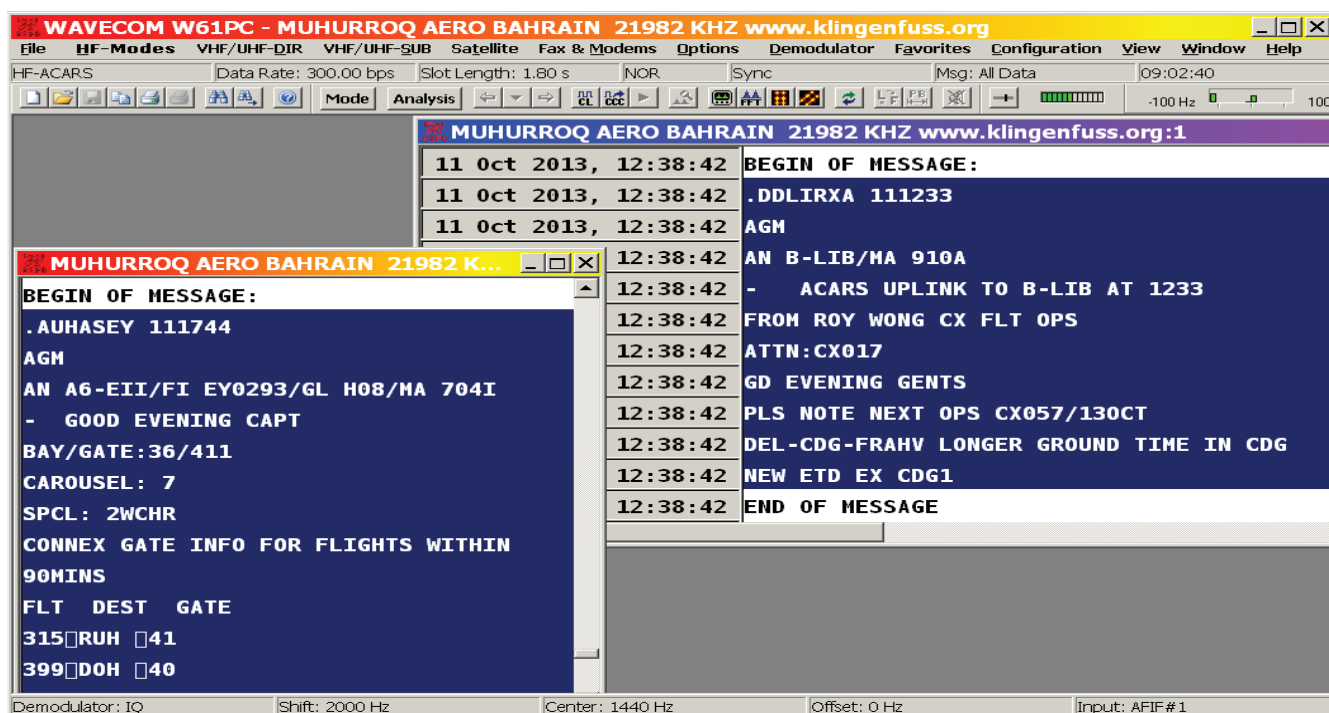

High solar activity 2014 → excellent HF conditions! Worldwide Broadcast and Utility Radio Stations

2014 Shortwave Frequency Guide - EUR 40

370 pages. 13,500 entries with all broadcast and utility stations worldwide. Latest schedules for 2014. Clearly arranged and really user-friendly. 18th edition!

2014 Super Frequency List CD - EUR 30

6,200 shortwave broadcast frequencies. 7,300 frequencies of utility radio stations, plus 23,000 formerly active frequencies. 320 fascinating digital data decoder screenshots. 20th edition!

2013/2014 Guide to Utility Radio Stations - EUR 50 *incl. Supplement Jan 2014*

560 + 10 pages. 7,800 frequencies and hundreds of data/SDR screenshots. Frequencies, stations, call signs, codes, abbreviations, meteo/NAVTEX/press schedules, and much more. 27th edition!

Radio Data Code Manual - EUR 40

600 pages. Digital data transmission on HF. Military modem standards. Meteo and aero codes. Unicode. Hundreds of screenshots. Used by radio monitoring services worldwide. 18th edition!

Modulation Types on 4 CDs - EUR 110

Total 194 recordings from VLF to SHF. Ideal for tuning practice and professional radio monitoring.

WAVECOM Digital Data Decoders

New W-CODE and W-PCI product series. Cracks more than 200 modes. Leading technology from Switzerland. Used by radio monitoring services worldwide. Ask for new brochures.

Payment by Mastercard, Visa, bank, cash (EUR only). No cheques! Worldwide postage is 7 EUR/kg. See our website and free 2014 catalogue for package prices, detailed descriptions, recommendations from all over the world, and hundreds of the very latest radio monitoring screenshots. We've been leading in this field for 45 years!