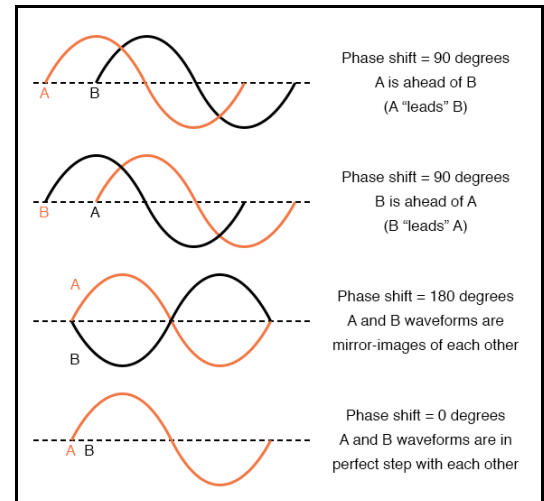

Total investment

The price: I bought it for € 69.90 (dollar-euro exchange rate at the time of ordering) including shipment. My luck that the package passed customs without having to pay import taxes and VAT. Otherwise I would have paid about € 100.00 in total, which is still less than the ones from WiMo and MFJ.

Unboxing

I ordered the QRM Eliminator on Sunday, it was shipped the next day and I was able to track the package until it boarded for The Netherlands. It arrived on Saturday, so the shipment from Ukraine to The Netherlands took just five days. It was very well packed in multiple layers of bubble wrap. The shipment contained: