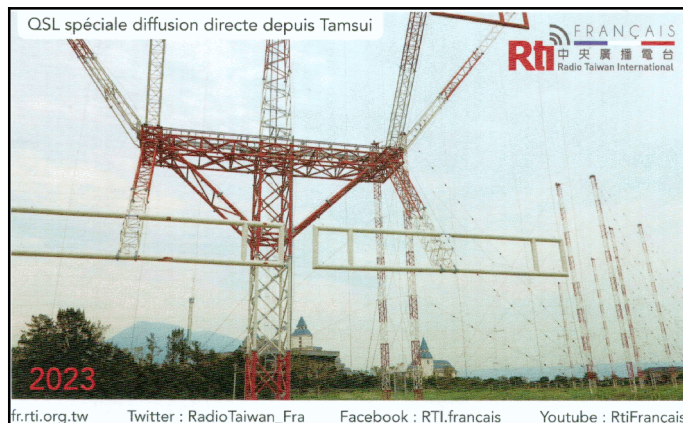

TAIWAN: Radio Taiwan International 11995 kHz via Tamsui (Taiwan). French service. Full data colour special QSL in French (Emetteur ondes courtes de Tamsui) received in 35 days for report sent to: <fren@rti.org.tw> (HB)