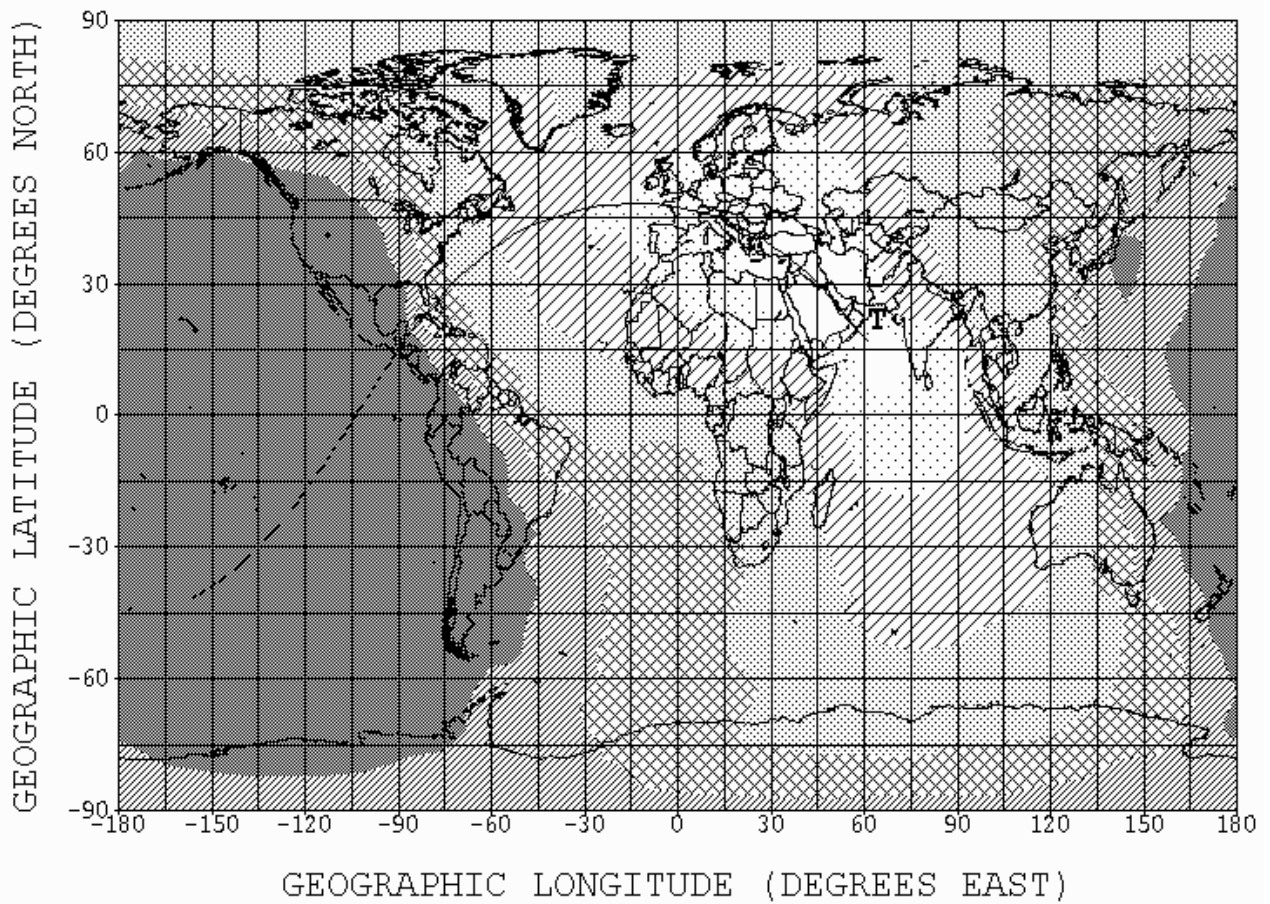

Pic.3: OMAN Radio at 2100 UTC on 9730 kHz, beam 315 degrees.