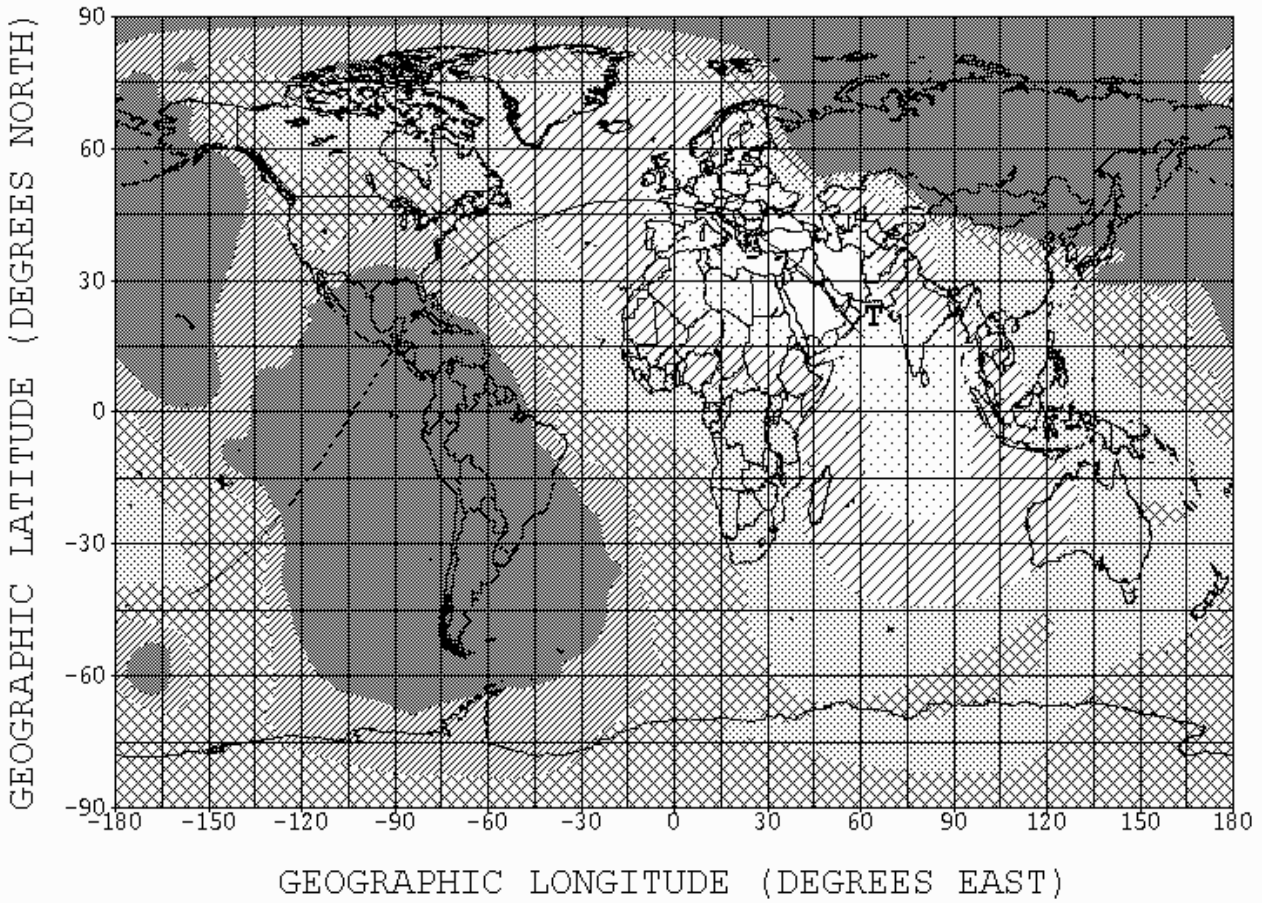

Pic.2: OMAN Radio at 1700 UTC on 15140 kHz, beam 315 degrees.