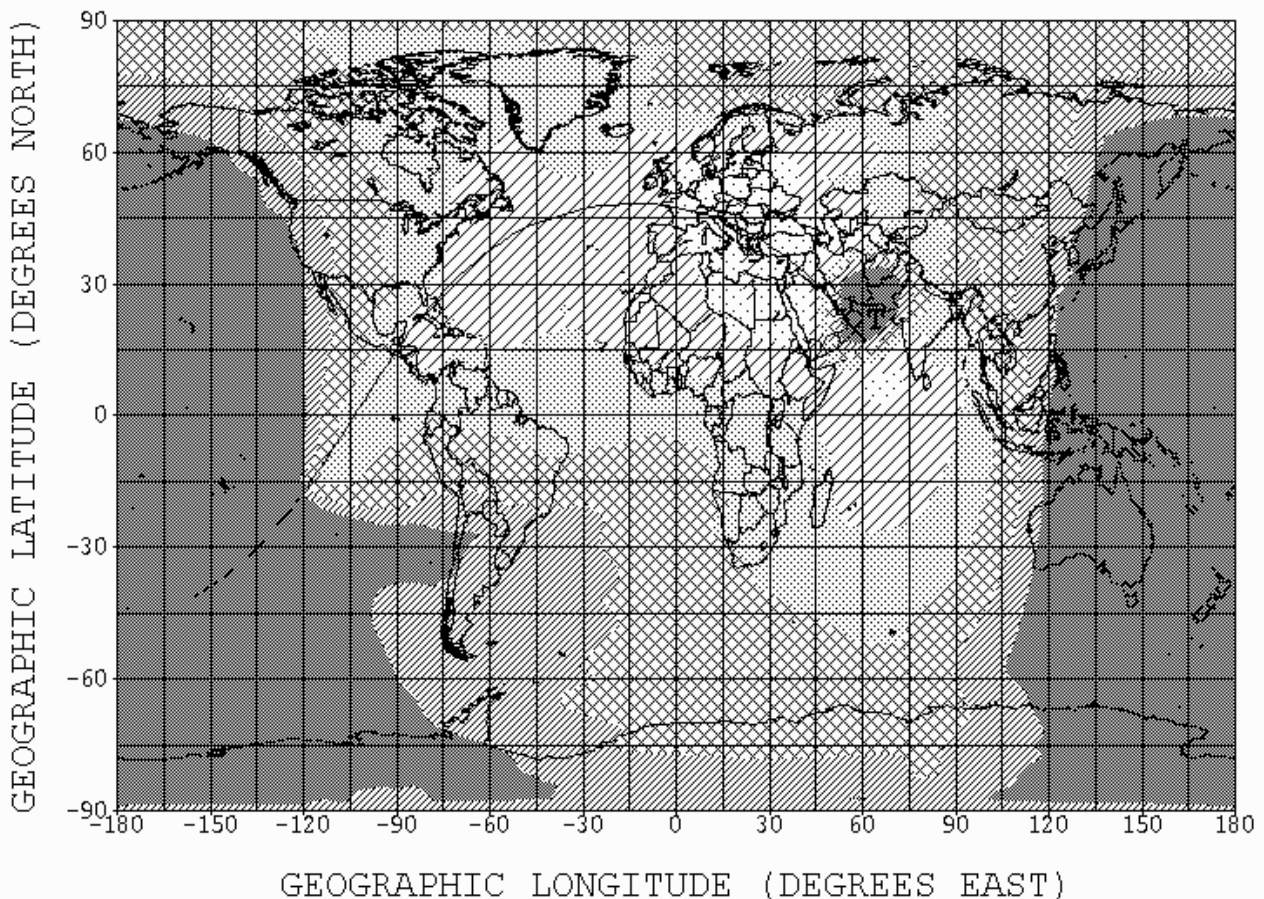

Data Input to VOACAP (<http://elbert.its.bldrdoc.gov/hf.html>):

Month: February 2001.

Sunspot number: SSN = 113

(<http://www.ips.gov.au/papers/richard/ssnpred.html>).

Transmitter power: 100 kW.

Transmitter antenna: HR/2/2/0.5.

Receiver telescopic antenna: No beam. Gain 0 db.

World map: Showing median field strength dbU at receiver location.

CCIR coefficients

Pic.1: OMAN Radio at 0100 UTC on 9760 kHz, beam 315 degrees.