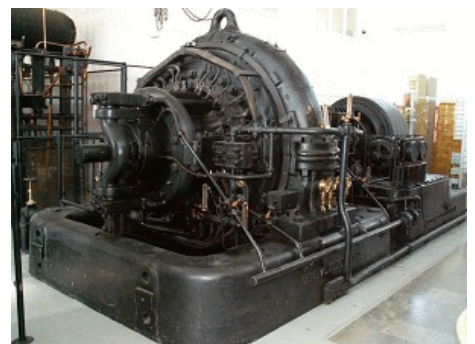

The radio transmitter at Grimeton was part of a global radio link system for telegraphy which, by the early 20's, included 18 stations. It uses ultra-long-wave, with a wavelength of just over 18 kilometers for the first years, later to be reduced to just over 17 kilometers. The two Alexandersson generators at Grimeton were online by 1924.

Today, one remains. It is the only surviving, still functional, Alexandersson generator in the world.

The Swedish government granted 4 million Swedish crowns towards the building of the station, and construction began in 1923. The first transmission from Grimeton was carried out during the night of the last of November in 1924. July the following year, the station was officially opened by the Swedish king Gustaf V, by sending a telegram to the president of the United States Calvin Coolidge, in which he praised the transmitter and the "democratic rule, under which, millions of Swedes have found a home."