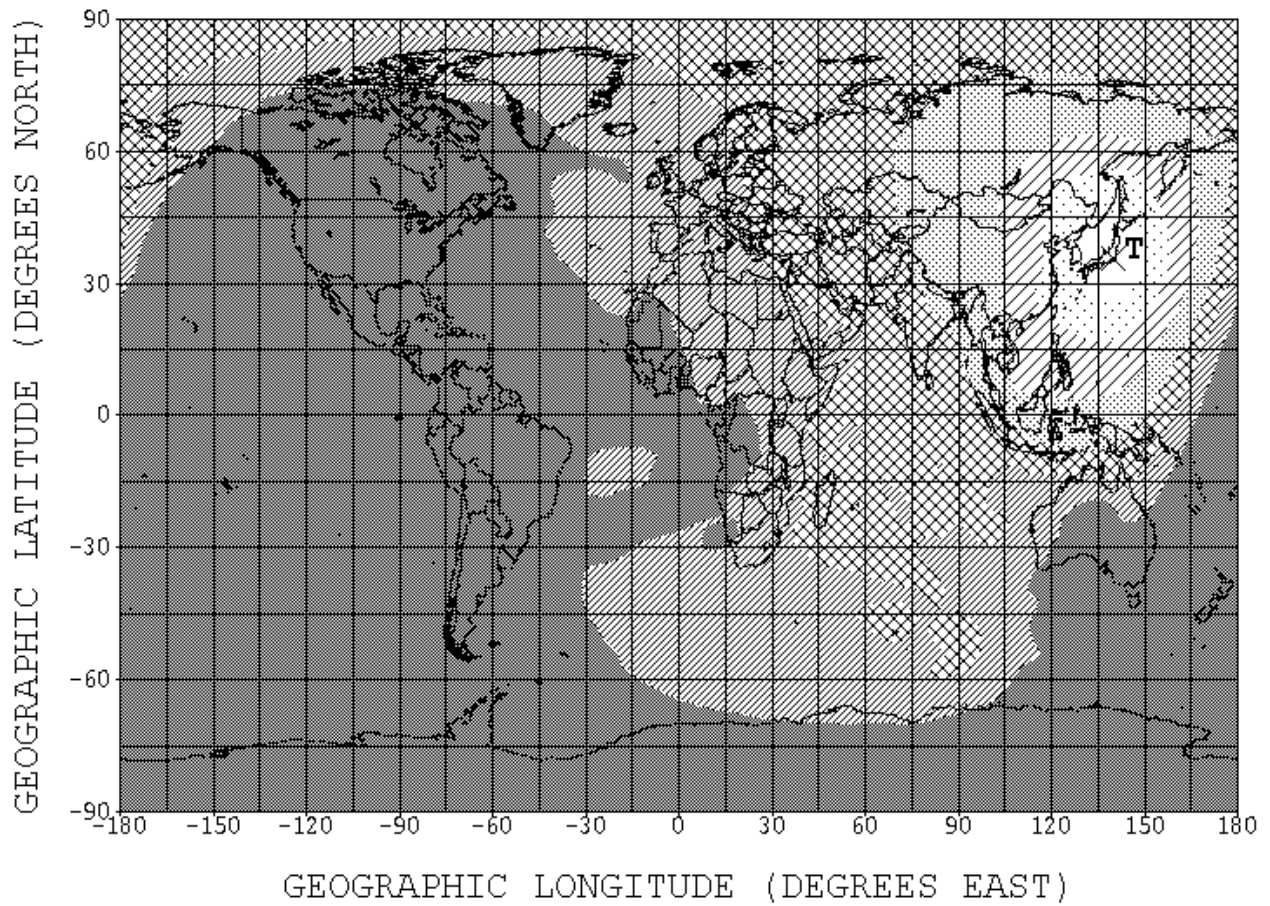

Thanks a lot for your contribution :

AD : Alan Davies, Agra, India

AQ : Al Quaglieri, Albany, NY, USA

DC : Daniele Canonica, SWITZERLAND – JRC-535 + LW antenna and MLB.

EBC : Camillo, Etere Radioascolto Teramo, ITALY - Kenwood R-1000, Ant.: Megaloop 100 metres