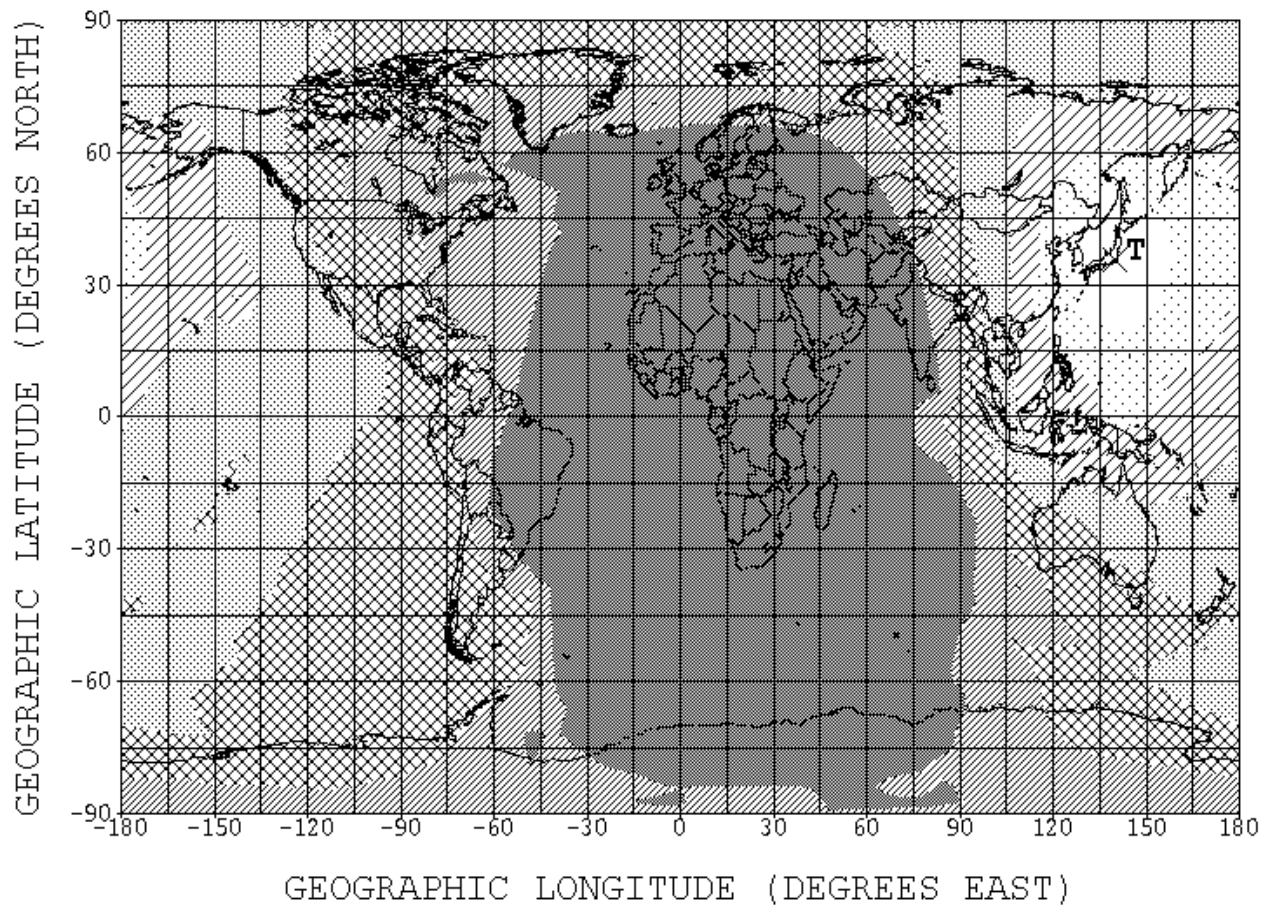

Pic.2: Radio Tampa at 1000 UTC on 31m Band frequencies, 50 kW, omnidirectional