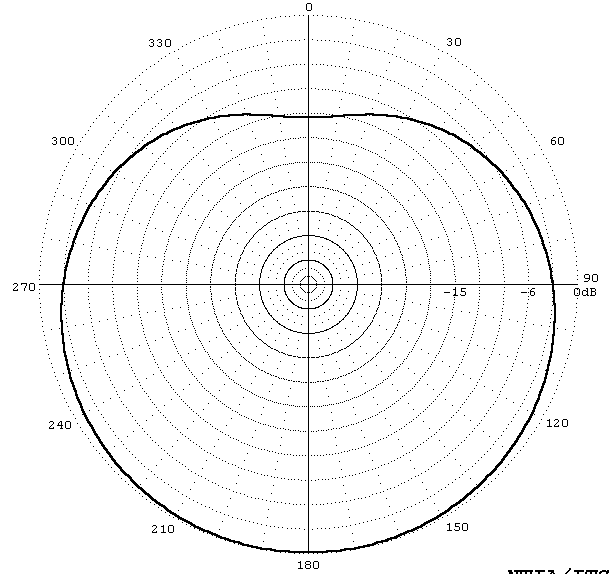

Azimuthal Pattern at Elevation : 45.0 deg

Azimuthal Pattern at Elevation : 45.0 deg

(JKB -
j.kubiak
@gmx.n
et)

Azimuthal diagram no. 1 - antenna slope 90°

Azimuthal diagram no. 2 - antenna slope 45°

NTIA/ITS