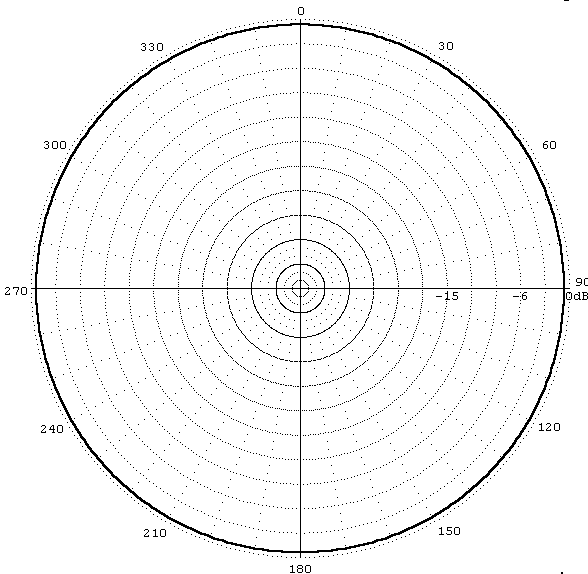

Azimuthal Pattern at Elevation : 45.0 deg

Azimuthal Pattern at Elevation : 45.0 deg

(JKB -
j.kubiak
@gmx.n
et)

Azimuthal diagram no. 1 - antenna slope 90°

Azimuthal diagram no. 2 - antenna slope 45°

NTIA/ITS