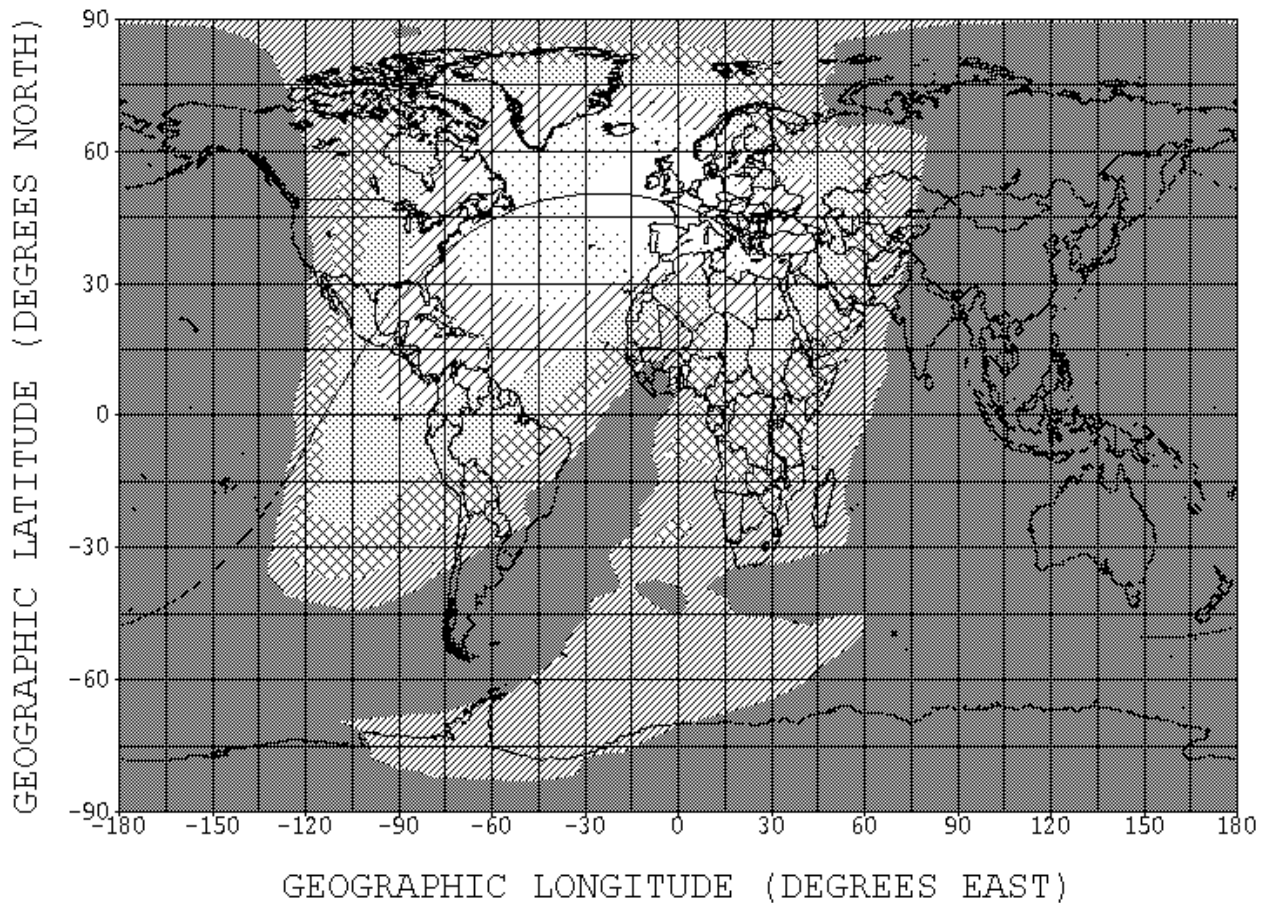

Pic.2: Radio Tirana at 0200 UTC on 6 MHz Band frequencies, beam 300/305 degrees.