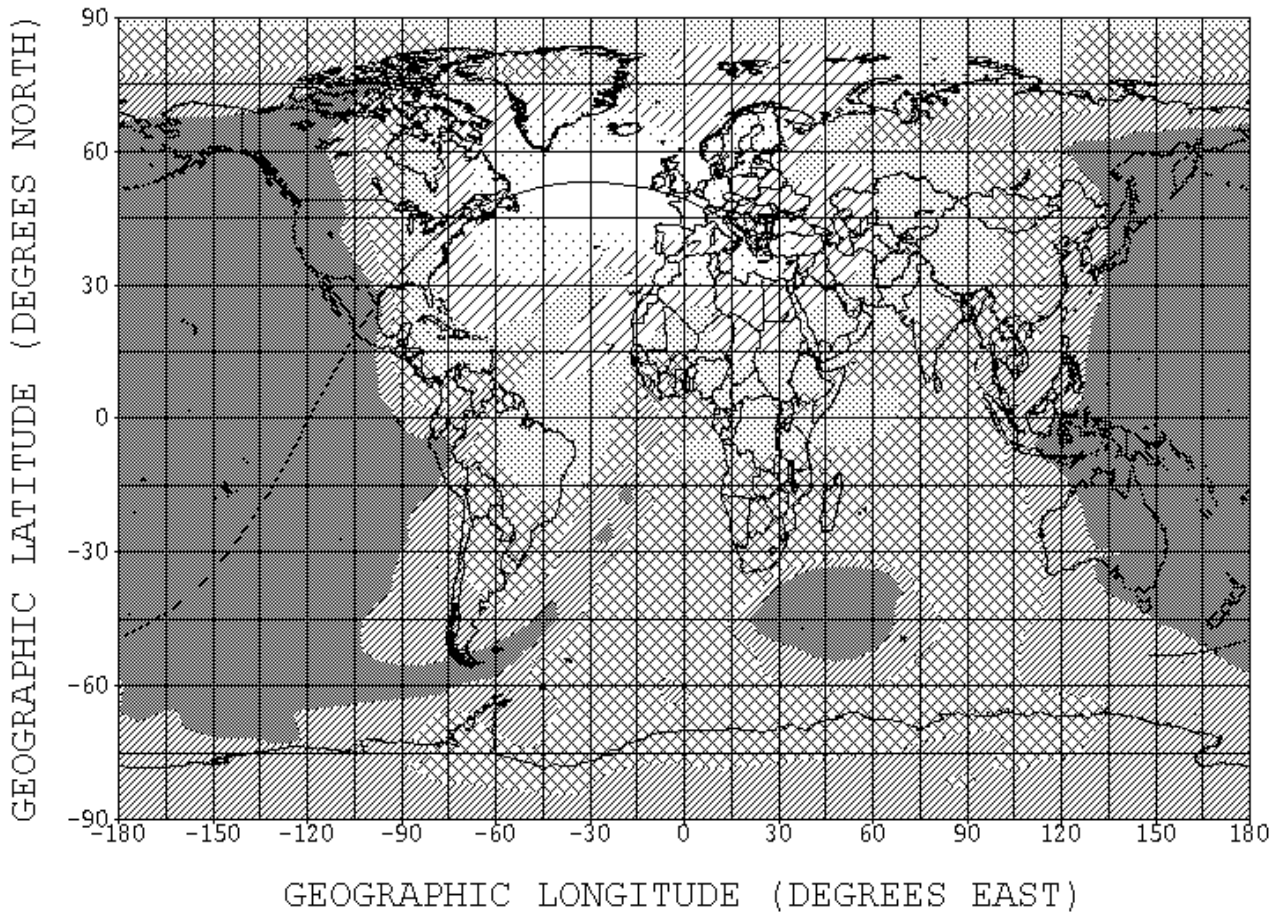

Pic.1: Radio Tirana at 2200 UTC on 9 MHz Band frequencies, beam 305/310 degrees.