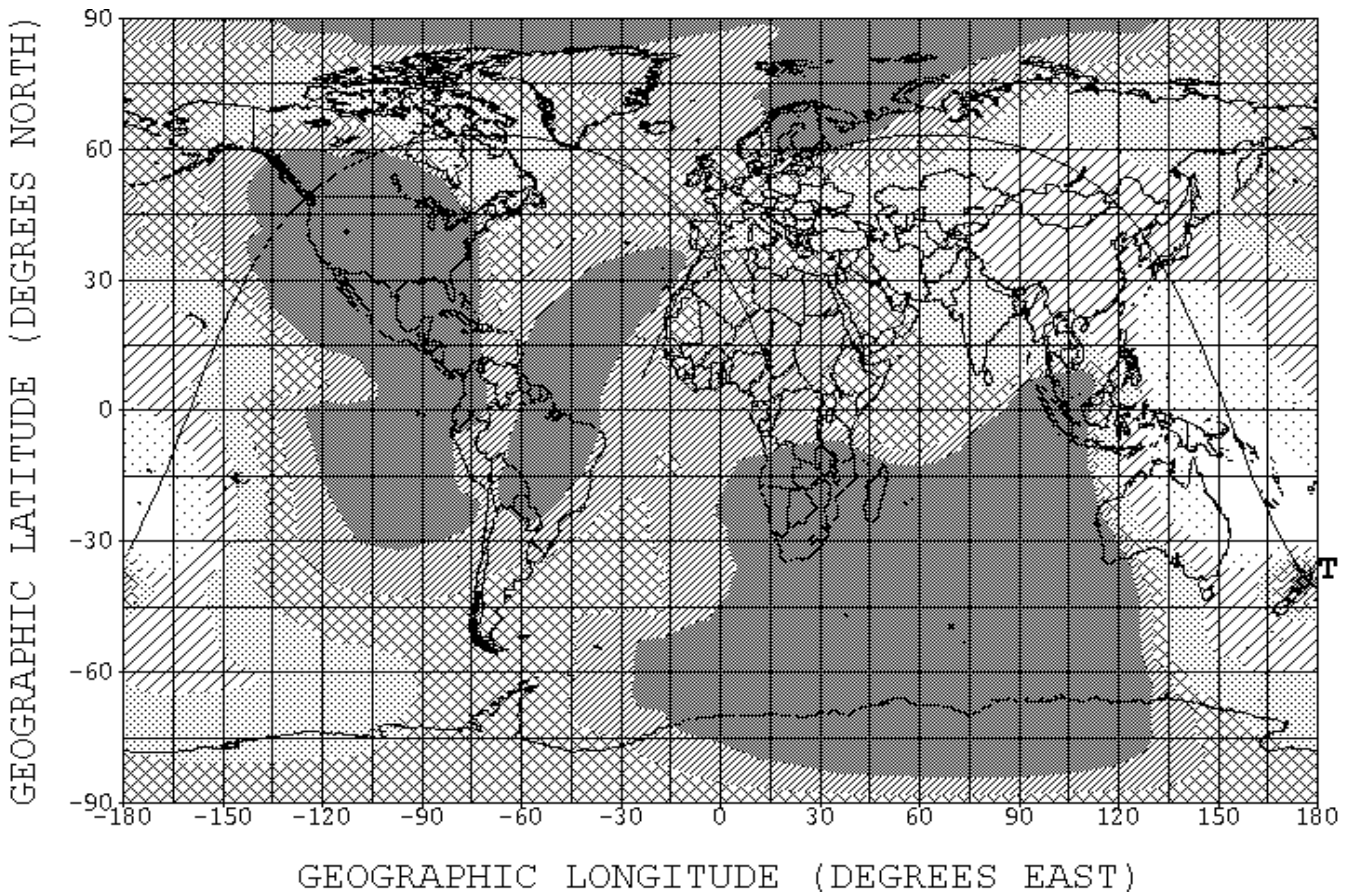

Map #1: RNZI transmitting at 2100 UTC with two antennas simultaneously on 17675 kHz.