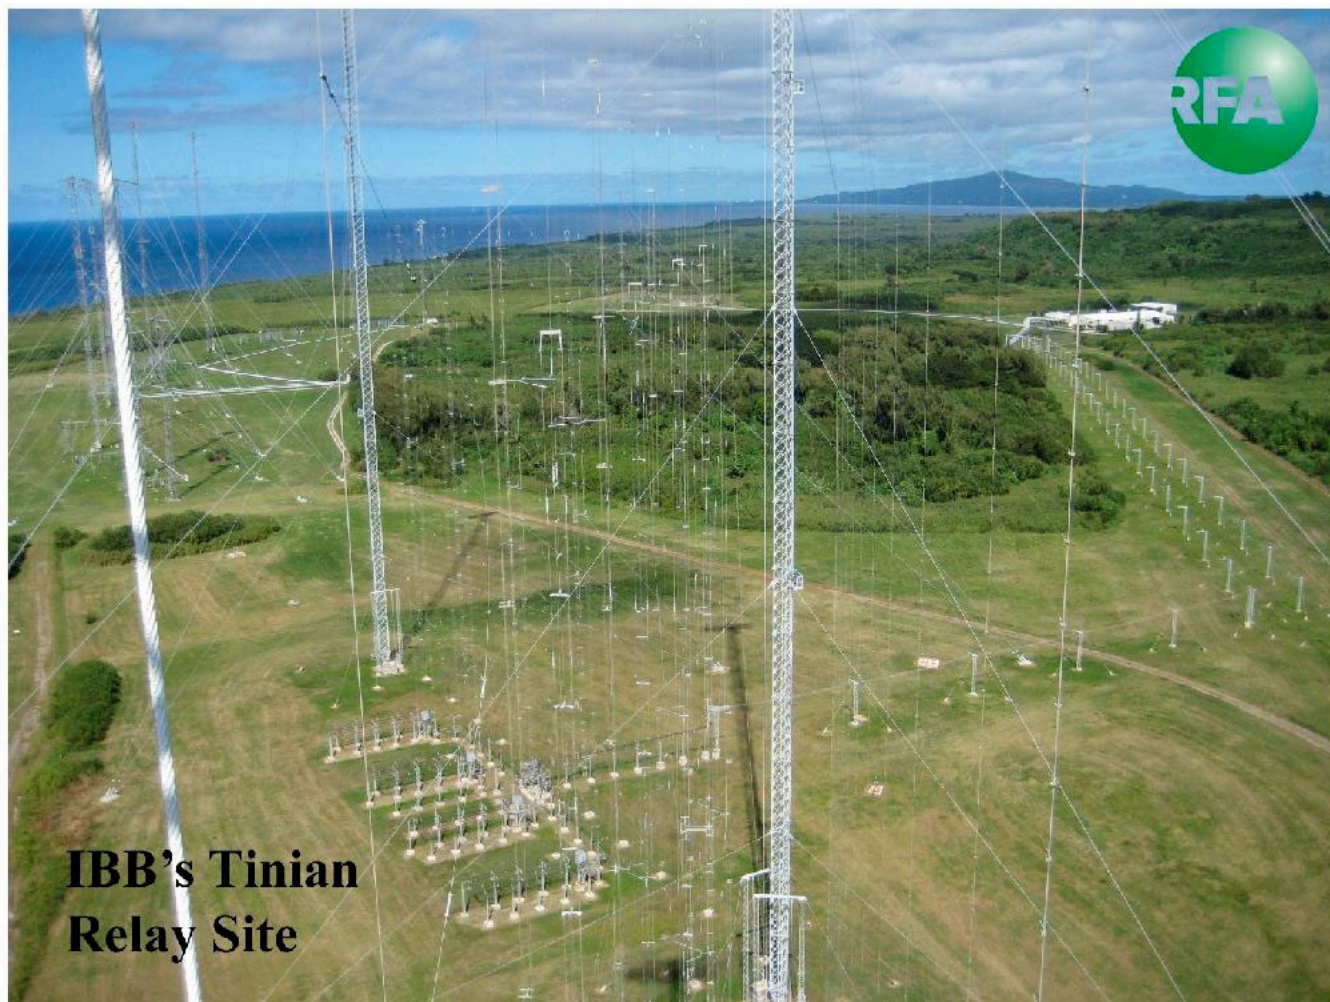

RADIO FREE ASIA STARTS NEW QSL SERIES “IBB RELAYS”

Beginning April 2012 Radio Free Asia (RFA) announces a new series of QSL cards recognizing the International Broadcasting Bureau (IBB) relay sites used for RFA programming. RFA currently uses, and confirms broadcasts from the following IBB sites: Biblis, Iranawilla, Kuwait, Lampertheim, Saipan and Tinian. The first card of this series is from IBB’s Tinian relay site. In this picture you are facing north from Tinian’s Tower 16, part of antenna 305L, overlooking the antenna fields. The transmitter building is at the upper right side of the picture and above it you can see the Island of Saipan to the north of Tinian. This is RFA’s 45th QSL. It will be used to confirm all valid RFA reception reports for April to July 2012.

**IBB's Tinian
Relay Site**

Radio Free Asia (RFA) is a private, nonprofit corporation that broadcasts news and information to listeners in Asian countries where full, accurate, and timely news reports are unavailable. Created by US-Congress in 1994 and incorporated in 1996, RFA currently broadcasts in Burmese, Cantonese, Khmer, Korean to North Korea, Lao, Mandarin, the Wu dialect, Vietnamese, Tibetan (Uke, Amdo, and Kham), and Uyghur. RFA strives for accuracy, balance and fairness in its editorial content. As a ‘surrogate’ broadcaster, RFA provides news and commentary specific to each of its target countries, acting as the free press these countries lack. RFA broadcasts only in local languages and dialects, and most of its broadcasts comprise news of specific local interest. More information about Radio Free Asia, including our current broadcast frequency schedule, is available at <http://www.rfa.org>. RFA encourages listeners to submit reception reports. Reception reports are valuable to RFA as they help us evaluate the signal strength and quality of our transmissions. RFA confirms all accurate reception reports by mailing a QSL card to the listener. RFA welcomes all reception report submissions at RFA-website <http://www.techweb.rfa.org> (follow the QSL REPORTS link) not only from DX'ers, but also from its general listening audience in target areas. Reception reports are also accepted by email at qsl@rfa.org, and for anyone without Internet access, reception reports can be mailed to RFA postal address.

Reception Reports
Radio Free Asia
2025 M. Street NW, Suite 300
Washington DC 20036
United States of America

Radio Free Asia
Technical Operations

Upon request, RFA will also send a copy of the current broadcast schedule and a station sticker.

RFA's AJ via Siegbert Gerhard, Frankfurt a. M.